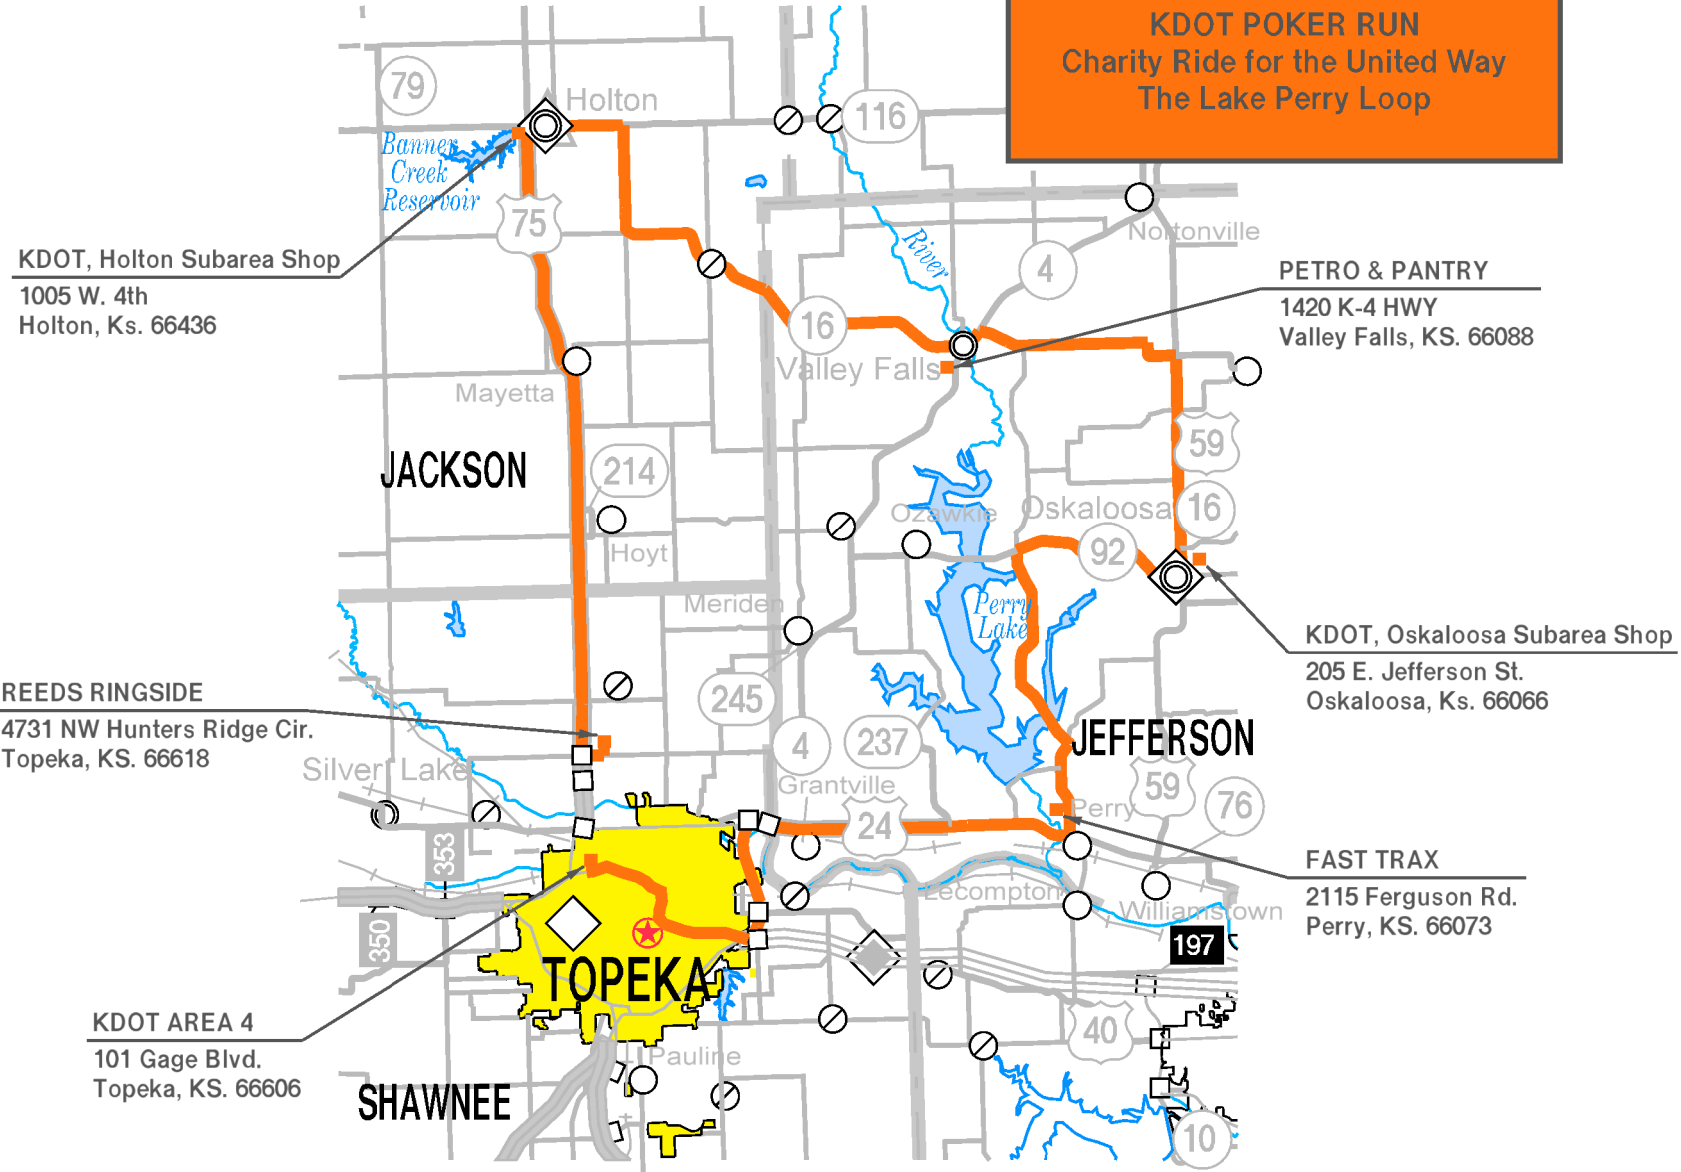

KDOT POKER RUN
Charity Ride for the United Way
The Lake Perry Loop

KDOT, Holton Subarea Shop
1005 W. 4th
Holton, Ks. 66436

PETRO & PANTRY
1420 K-4 HWY
Valley Falls, KS. 66088

REEDS RINGSIDE
4731 NW Hunters Ridge Cir.
Topeka, KS. 66618

KDOT, Oskaloosa Subarea Shop
205 E. Jefferson St.
Oskaloosa, Ks. 66066

KDOT AREA 4
101 Gage Blvd.
Topeka, KS. 66606

FAST TRAX
2115 Ferguson Rd.
Perry, KS. 66073

<u>ROUTE</u>	<u>MILES</u>	<u>TIME</u>
KDOT Area 4 to Perry	24.3	25 min
Perry to Oskaloosa	18.1	21 min
Oskaloosa to Valley Falls	17	19 min
Valley Falls to Holton	22.1	25 min
Holton to Reeds Ringside	23.6	21 min

■ CHECK POINTS

REGISTRATION & START - KDOT AREA 4 SHOP
CARD #1. PERRY - Fast Trax
CARD #2. OSKALOOSA - KDOT Subarea Shop

CARD #3. VALLEY FALLS - Petro
CARD #4. HOLTON - KDOT Subarea Shop
CARD #5. END POINT & PRIZE DRAWING - Reeds Ringside