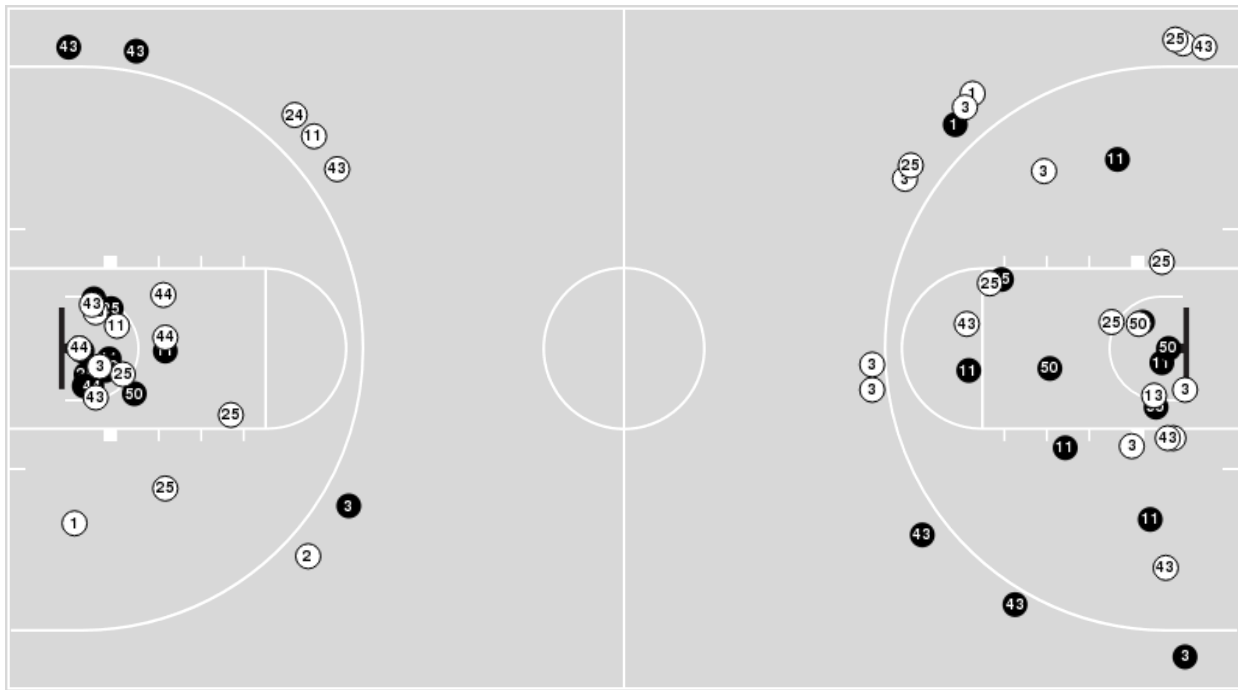

Officials: Doug Knight, Julie Krommenhoek, Amy Bonner

Players => 1, 2, 3, 5, 10, 11, 12, 13, 24, 25, 33, 43, 44, 50 FG Types=>AllResults=>All

Kansas St.

All Field Goals