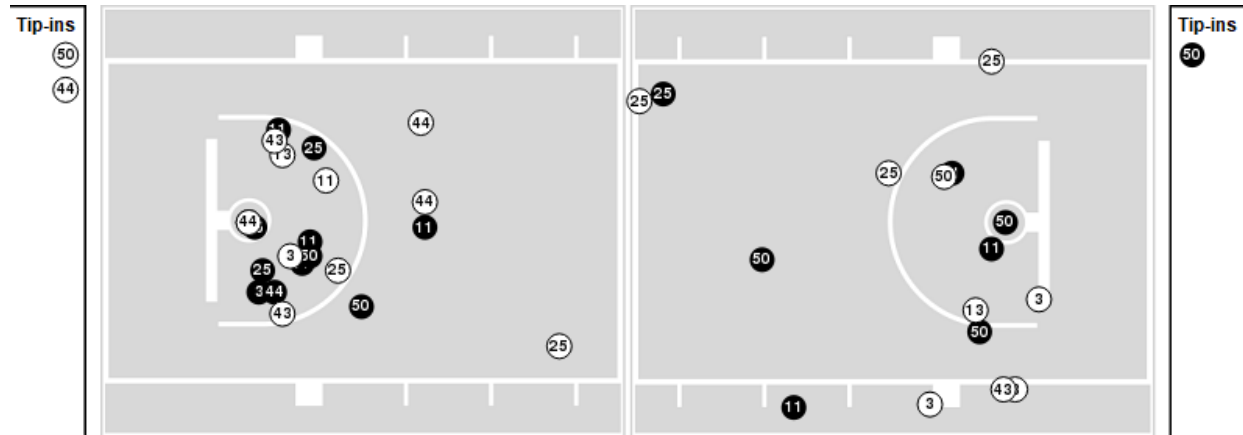

Officials: Doug Knight, Julie Krommenhoek, Amy Bonner

Players => 1, 2, 3, 5, 10, 11, 12, 13, 24, 25, 33, 43, 44, 50 FG Types=>AllResults=>All

Kansas St.

All Field Goals

Blow Up Chart

● Made ○ Missed N - Player Number