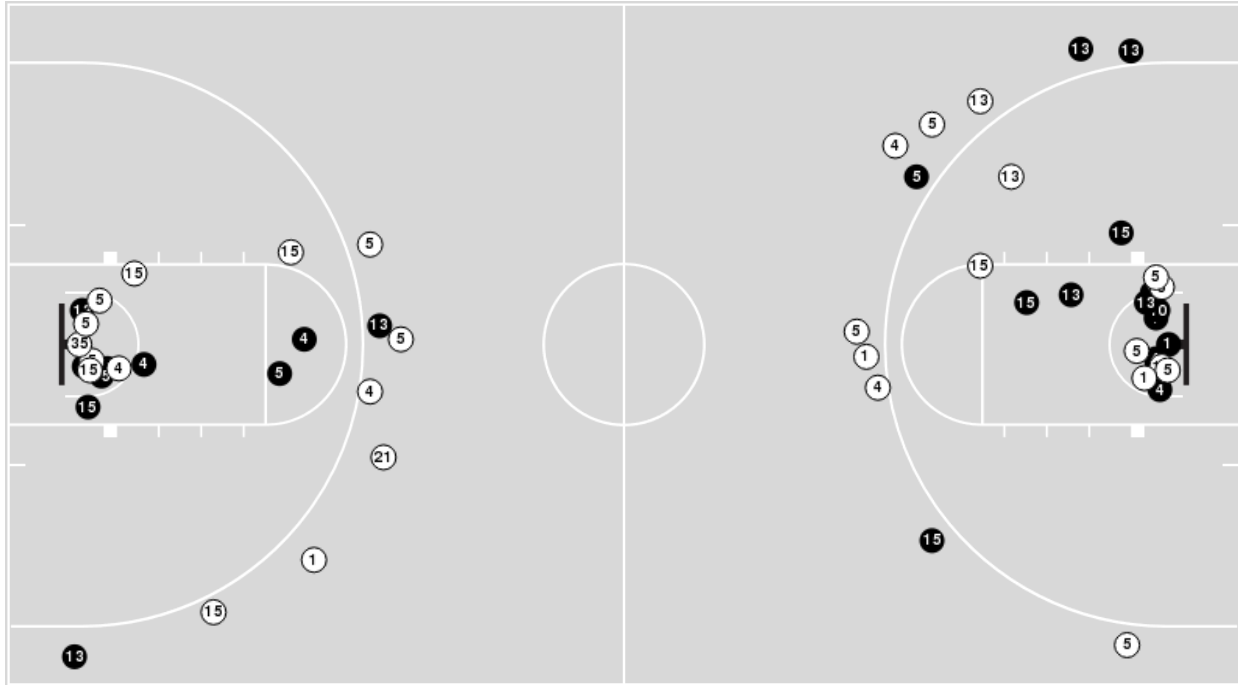

Officials: Doug Knight, Julie Krommenhoek, Amy Bonner

Players => 1, 3, 4, 5, 10, 11, 13, 15, 21, 25, 31, 35, 45FG Types=>AllResults=>All

Kansas

All Field Goals