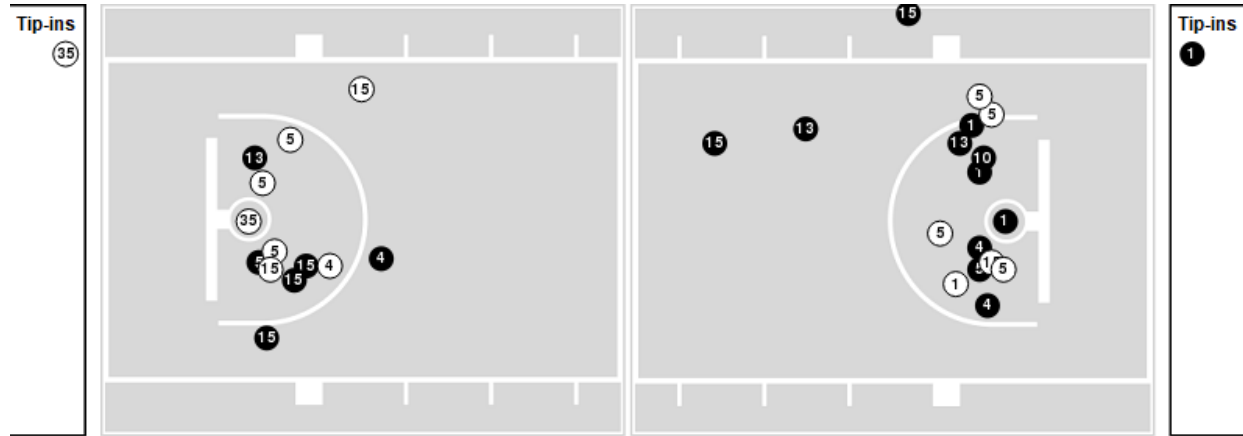

Blow Up Chart

● Made ○ Missed N - Player Number

Kansas	M/A	%
Field Goals	25/54	46
2 Points	19/35	54
3 Points	6/19	32
Free Throws	7/12	58

Kansas	M/A	%
Points in the Paint	32 (16 / 29)	55
Fast Break Points	7 (3/3)	100
Second Chance Points	2 (1/4)	25
Effective FG%	52