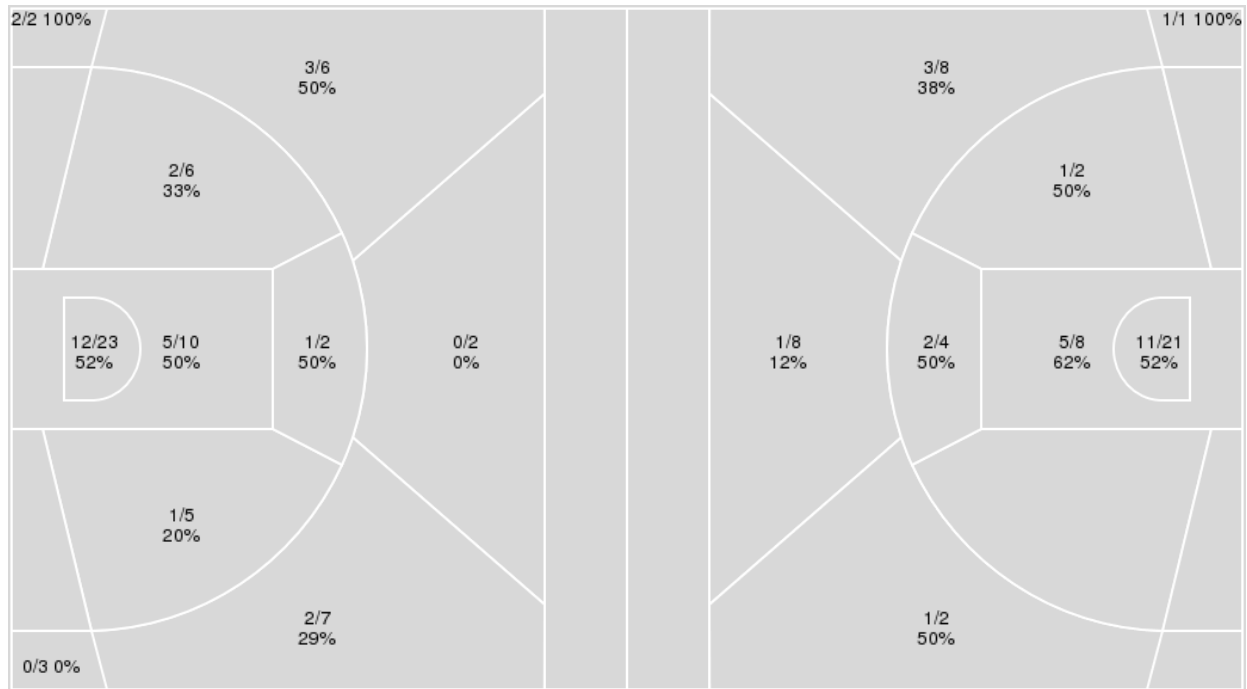

Officials: Doug Knight, Julie Krommenhoek, Amy Bonner

{ Players => 1, 2, 3, 5, 10, 11, 12, 13, 24, 25, 33, 43, 44, 50; } FG
Types => All; Results => All;

{ Players => 1, 3, 4, 5, 10, 11, 13, 15, 21, 25, 31, 35, 45; } FG Types =>
All; Results => All;

Kansas St.

Kansas

Kansas St.	M/A	%
Field Goals	28/66	42
2 Points	21/46	46
3 Points	7/20	35
Free Throws	20/22	91

Kansas	M/A	%
Field Goals	25/54	46
2 Points	19/35	54
3 Points	6/19	32
Free Throws	7/12	58