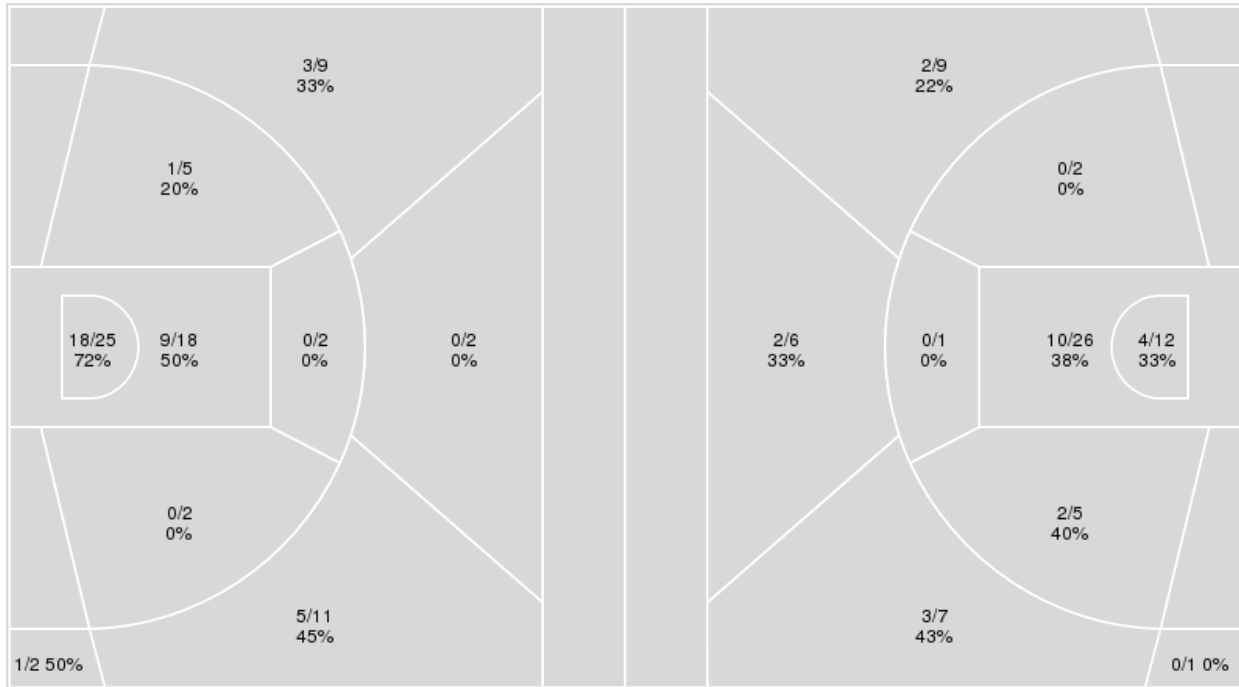

{ Players => All; } FG Types => All; Results => All;

{ Players => 0, 1, 2, 3, 4, 5, 10, 11, 12, 14, 20, 21, 22, 24, 32, 33; } FG
Types => All; Results => All;

Kansas

Oral Roberts

Kansas	M/A	%
Field Goals	37/76	49
2 Points	28/51	55
3 Points	9/25	36
Free Throws	17/28	61