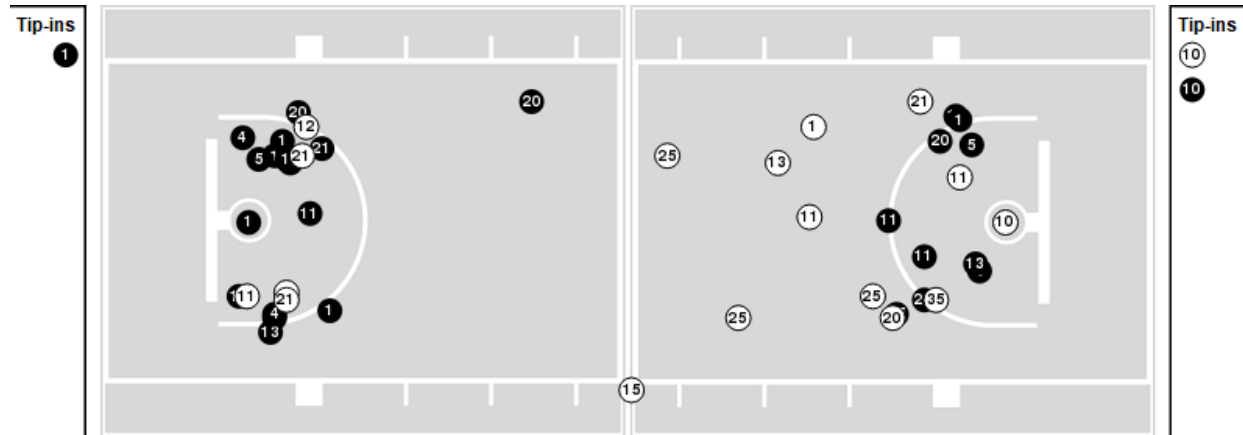

Blow Up Chart

● Made ○ Missed N - Player Number

Kansas	M/A	%
Field Goals	37/76	49
2 Points	28/51	55
3 Points	9/25	36
Free Throws	17/28	61

Kansas	M/A	%
Points in the Paint	54 (27 / 43)	63
Fast Break Points	27 (16/18)	89
Second Chance Points	21 (12/26)	46
Effective FG%	55