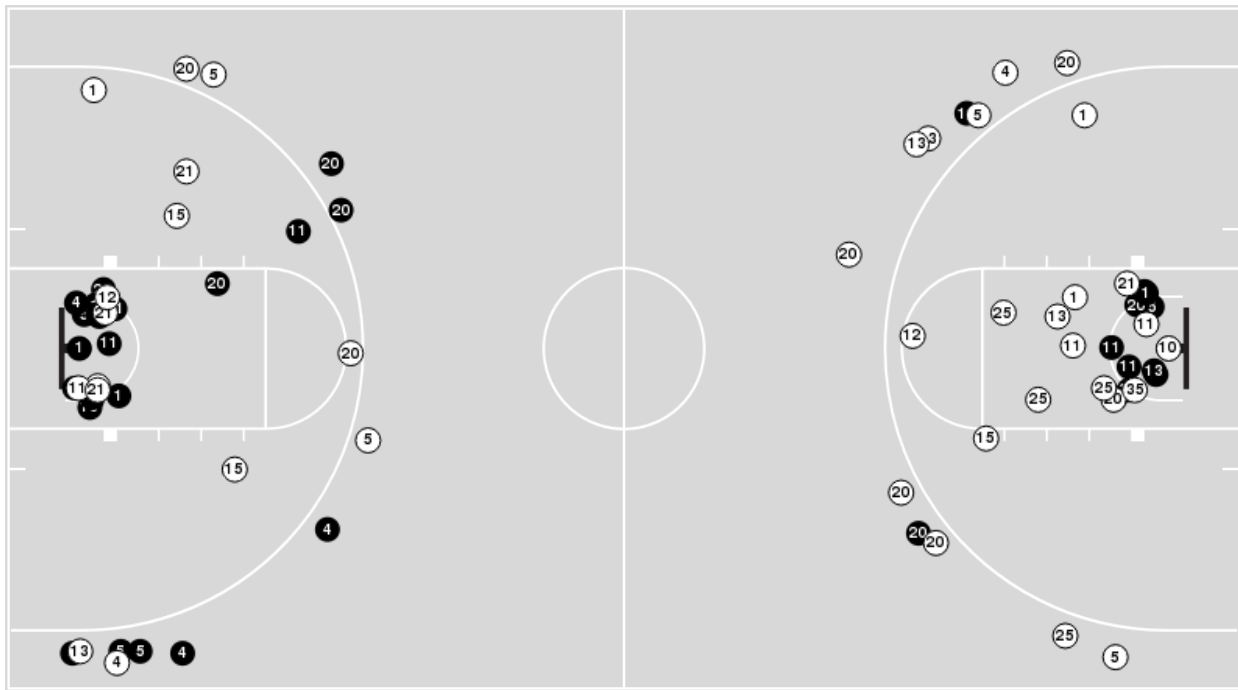

Oral Roberts at Kansas

12/06/20 Allen Fieldhouse, Lawrence
2020-21 Women's Basketball

Officials: Maj Forsberg, Doug Knight, Nick Marshall

Players => AllFG Types=>AllResults=>All

Kansas

All Field Goals