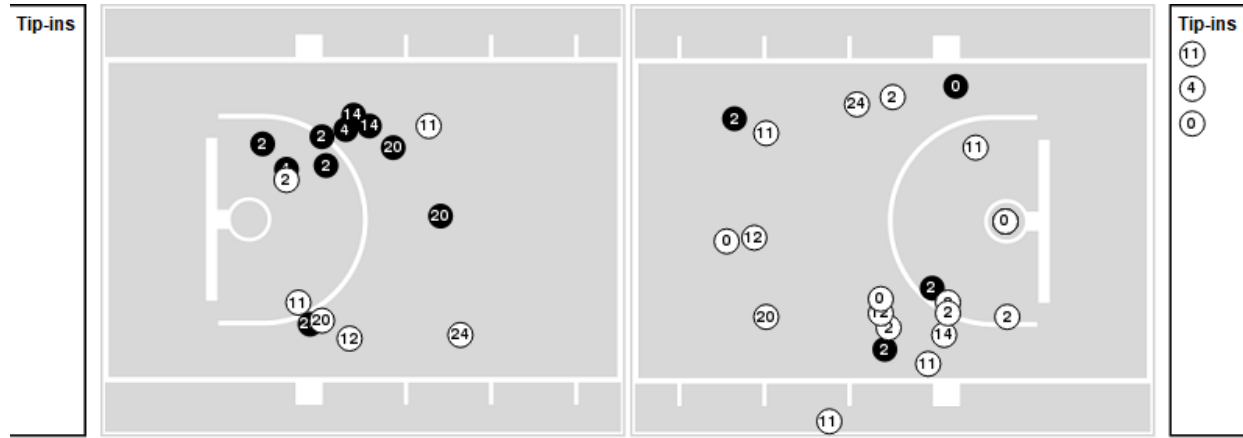

Oral Roberts

All Field Goals

Blow Up Chart

● Made ○ Missed N - Player Number

Oral Roberts	M/A	%
Field Goals	23/69	33
2 Points	16/46	35
3 Points	7/23	30
Free Throws	6/10	60

Oral Roberts	M/A	%
Points in the Paint	28 (14 / 38)	37
Fast Break Points	14 (8/8)	100
Second Chance Points	2 (1/5)	20
Effective FG%	38	