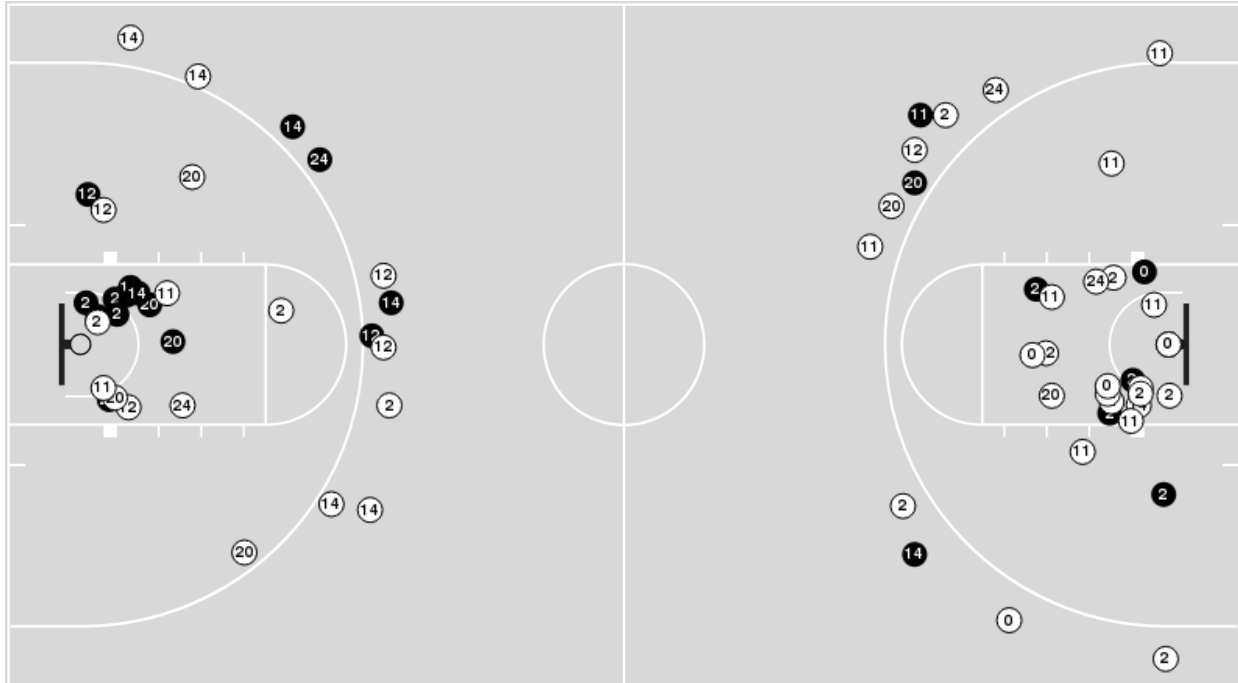

Oral Roberts

All Field Goals

Blow Up Chart

● Made ○ Missed N - Player Number

Oral Roberts	M/A	%
Field Goals	23/69	33
2 Points	16/46	35
3 Points	7/23	30
Free Throws	6/10	60

Oral Roberts	M/A	%
Points in the Paint	28 (14 / 38)	37
Fast Break Points	14 (8/8)	100
Second Chance Points	2 (1/5)	20
Effective FG%	38	