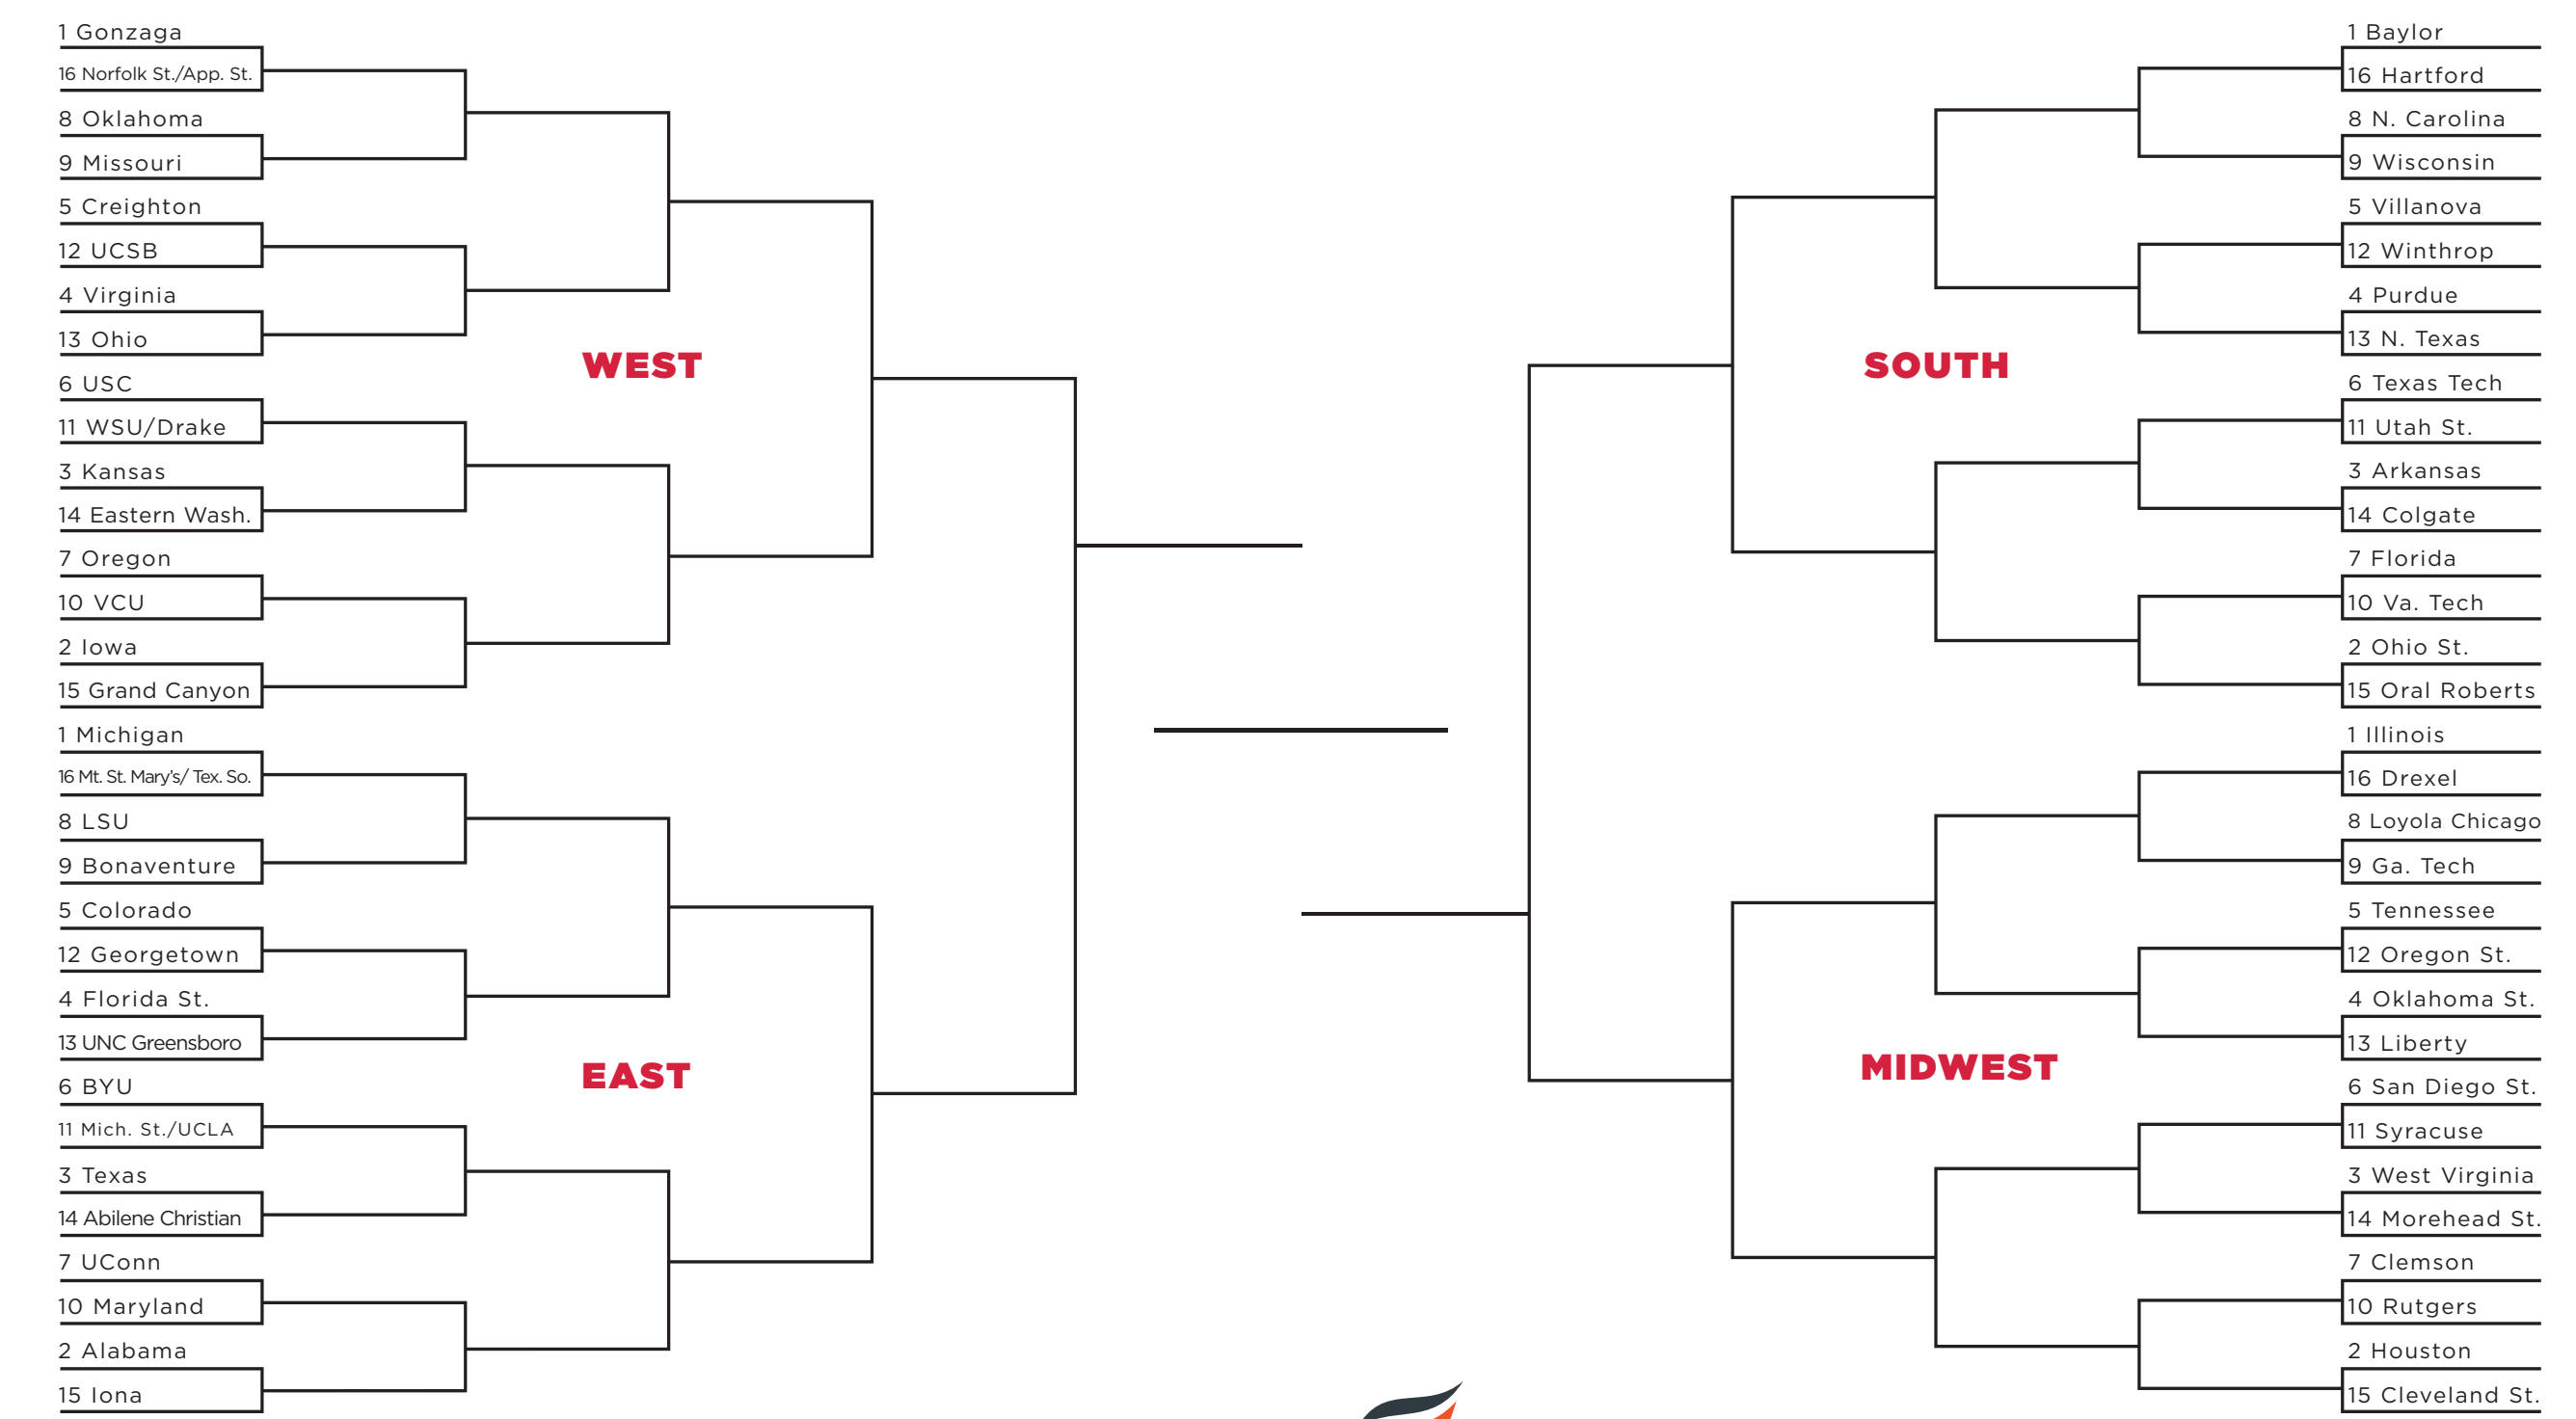

LOCALLY OWNED AND OPERATED
VOTED #1 BBQ 2016 THROUGH 2020
BIEMER'S BBQ
Call Us For Catering That's A SLAM DUNK!
2120 W. 9th St • Lawrence, KS
785-842-0800 www.biemers.com

Berry
NOW HIRING
Operators, Maintenance, Process Techs, and Drivers
Apply at: berryglobal.com/careers

MEADOWBROOK APARTMENTS
WWW.MEADOWBROOKAPARTMENTS.NET

NOW HIRING
Package Handlers
Text **FXGprint** to **33011**
Message and data rates may apply. 1 message per request. Text HELP to 33011 for help. Text STOP to 33011 to cancel. FedEx Ground is an equal opportunity/affirmative action employer (Minorities/Females/Disability/Veterans) committed to a diverse workforce.

Yello Sub 785-843-6000
1814 W. 23RD ST LAWRENCE, KS
HOOPS DEAL
$3.99 ANY SUB
Choose any 6 inch Sub from our menu
(Limit 2 per customer. Dine in or carry out only. Price effective until 4/30/21)

D&D TIRE INC.
SERVING LAWRENCE SINCE 1972
An Independent Tire Dealer
And Family-Owned Auto Repair Shop
Conveniently Located In Downtown Lawrence
(785) 843-0191
1000 Vermont St., Lawrence

MIND BODY MECHANICS CHIROPRACTIC
ALIGN YOUR GEOMETRY FOR A VITAL LIFE
785-218-1599
mindbodymechanicschiropractic.com

TRUITY CREDIT UNION
BRACKET CHALLENGE
WIN $500

PIONEER RIDGE ASSISTED LIVING
A Member of the Midwest Health Family
785-503-3802 • Pioneer-Ridge.com

SPIN! PIZZA
785.856.2418 • SpinPizza.com

KUSPORTS.COM/BRACKETCHALLENGE

785.856.6200
FIND YOUR NEW HOME!
ReeceNichols
PREFERRED REALTY
An Independently Owned and Operated Member of the Reece & Nichols Alliance, Inc.
3801 W. 6th St., Lawrence, KS 66049
Lawrence.ReeceNichols.com
Lawrence@ReeceNichols.com

STANLEY JAMES SMOKEHOUSE
MOST WANTED
Breakfast • Ribs • Brisket • Pulled Pork • Burnt Ends
1500 E 23rd St. Lawrence, KS at Phillips 66 & Car Wash
Hours Mon-Sat 6am-9pm Sun 7am-9pm
785-841-9691
BUY 1 GET 1 FREE BBQ SANDWICH OR BURRITO.
Limit one per visit Offer valid thru 4/16/2021
SJSMOKEHOUSE.COM

TUNE UP YOUR AUDIO SYSTEM WITH SOUND INNOVATION!
WE DO BOAT, CAR, AND POWER SPORTS VEHICLES!
Give us a call at 785-856-2604 to fix your audio today!
soundinnovations
1501 W. 6th St., Suite A, Lawrence, KS 66044

TRUITY CREDIT UNION

Truity Credit Union proudly supports the University of Kansas and KU Sports.

TRUITYCU.ORG » 800.897.6991 » 1300 W. 23RD ST. » 3400 W. 6TH ST. » 2221 W. 31ST ST.

CEK INSURANCE
Then. Now. Tomorrow.
Lawrence, KS: 785-843-2772
Kansas City Metro: 816-453-8584
cekinsurance.com