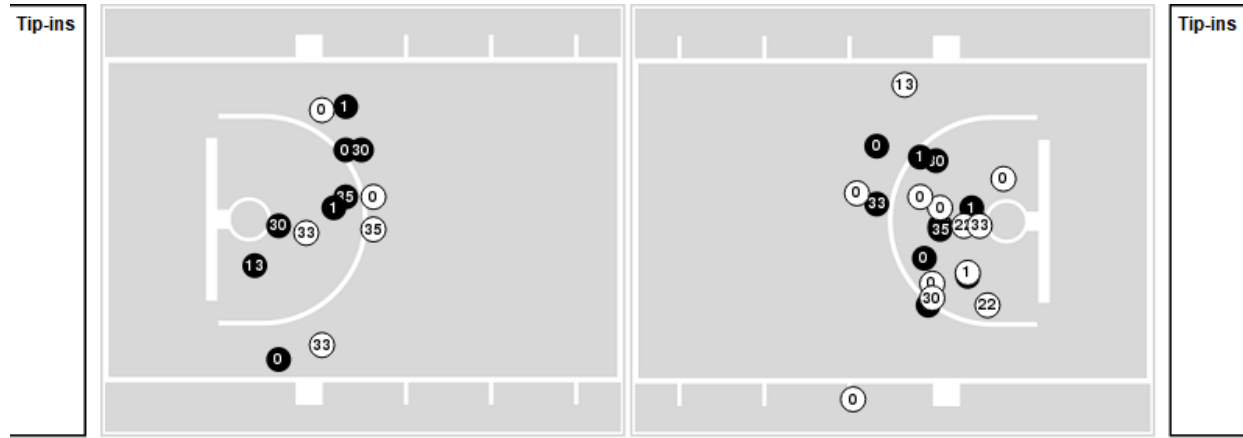

Blow Up Chart

● Made   ○ Missed   N - Player Number

Kansas	M/A	%
Field Goals	23/50	46
2 Points	19/41	46
3 Points	4/9	44
Free Throws	16/26	62

Kansas	M/A	%
Points in the Paint	38 (19 / 35)	54
Fast Break Points	17 (10/13)	77
Second Chance Points	1 (1/11)	9
Effective FG%	50