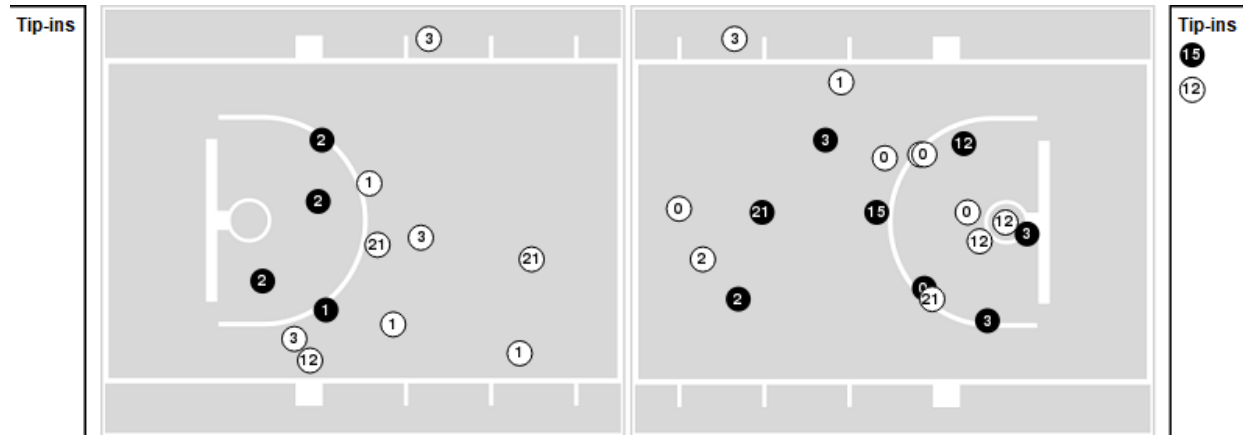

Officials: Doug Sirmons, Mike Roberts, Roger Ayers

Players => AllFG Types=>AllResults=>All

Duke

All Field Goals

Blow Up Chart

● Made ○ Missed N - Player Number

| Duke | M/A | % |
|-------------|-------|----|
| Field Goals | 23/64 | 36 |
| 2 Points | 15/40 | 38 |
| 3 Points | 8/24 | 33 |
| Free Throws | 14/23 | 61 |