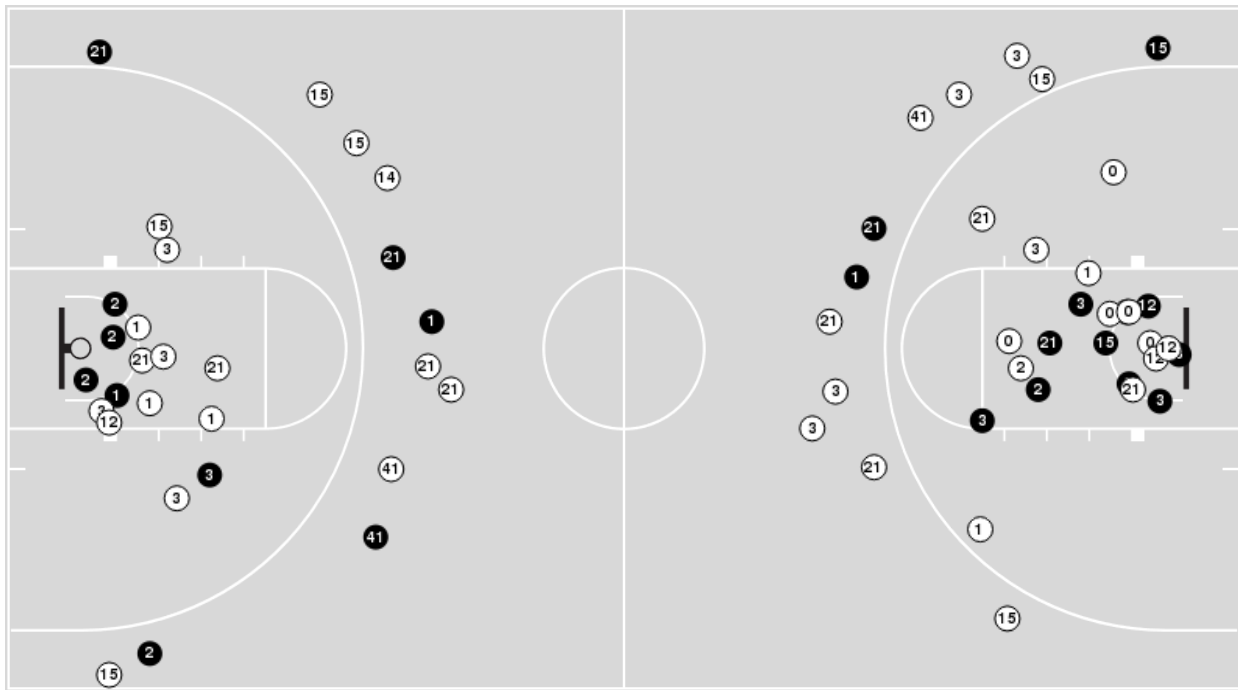

Officials: Doug Sirmons, Mike Roberts, Roger Ayers

Players => AllFG Types=>AllResults=>All

Duke

All Field Goals

Blow Up Chart

● Made ○ Missed N - Player Number

| Duke | M/A | % |
|-------------|-------|----|
| Field Goals | 23/64 | 36 |
| 2 Points | 15/40 | 38 |
| 3 Points | 8/24 | 33 |
| Free Throws | 14/23 | 61 |