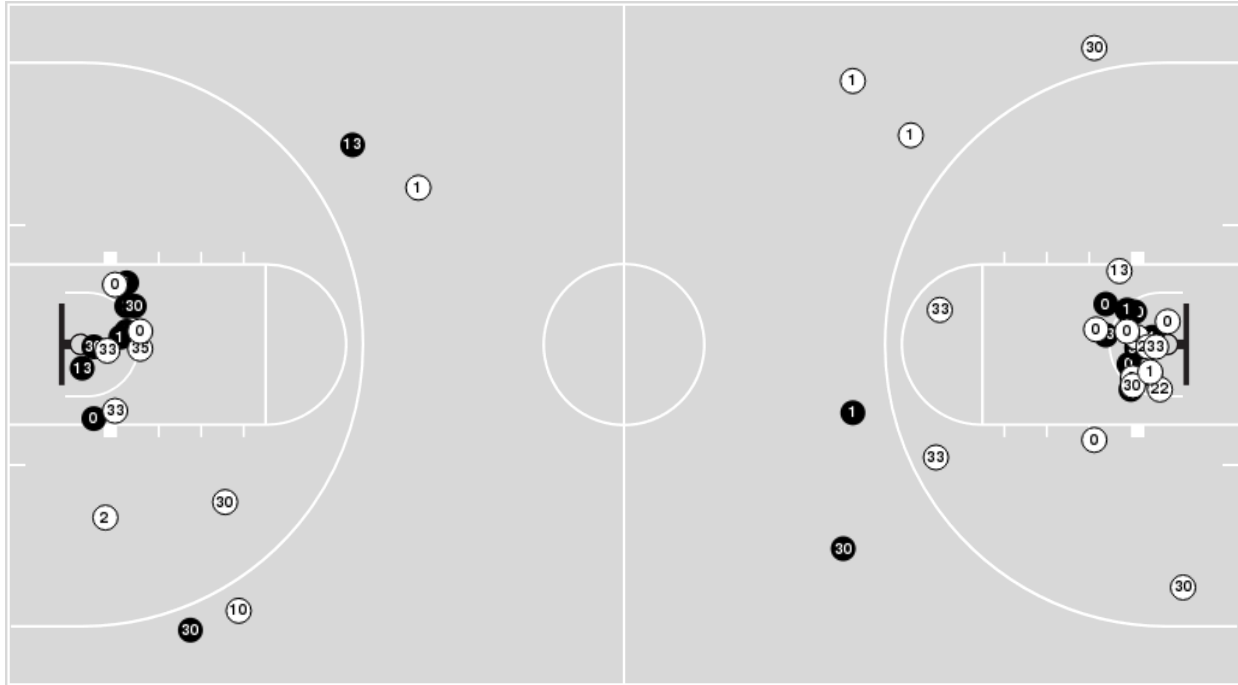

Officials: Doug Sirmons, Mike Roberts, Roger Ayers

Players => AllFG Types=>AllResults=>All
Kansas

All Field Goals