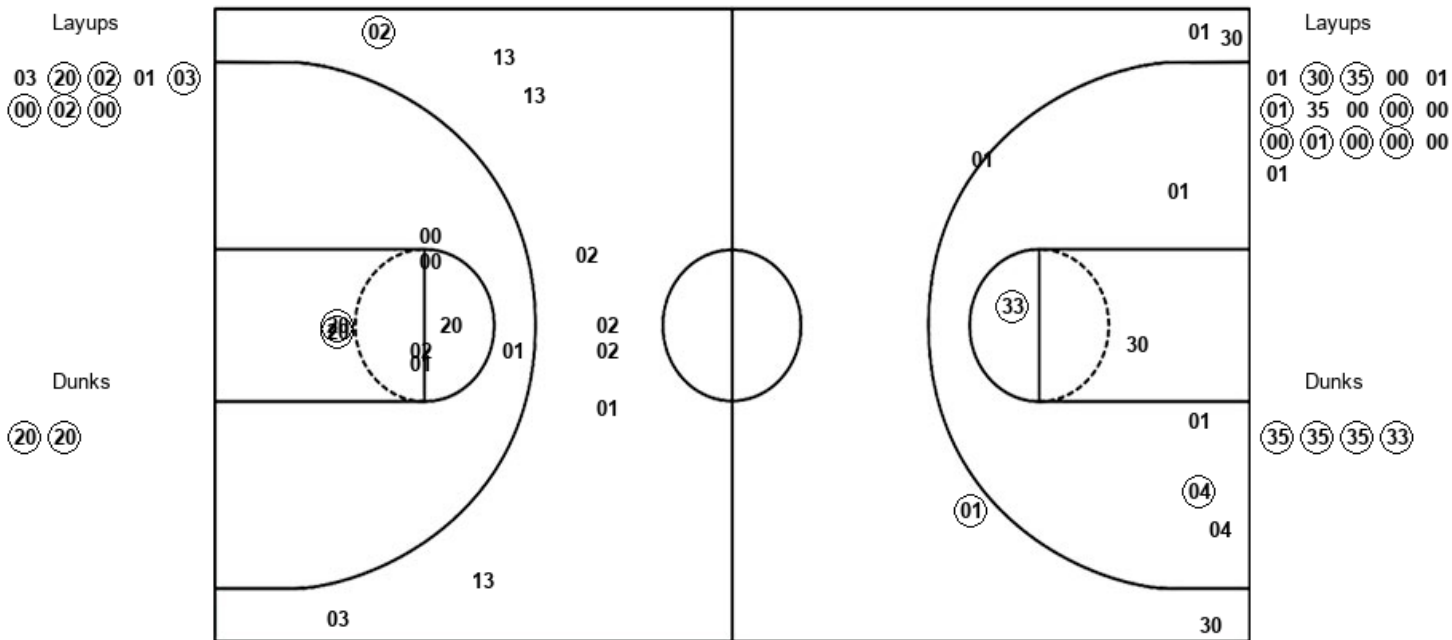

Official Shot Chart
Kansas vs Texas
PERIOD 2 Shots
January 18, 2020 at Frank Erwin Center

Texas

Kansas

TEX : Period 2	Made	Att	Pct
Layups	6	8	75.0
Dunks	2	2	100.0
2PT Field Goals	10	18	55.6
3PT Field Goals	1	9	11.1
Total Field Goals	11	27	40.7

KU : Period 2	Made	Att	Pct
Layups	8	16	50.0
Dunks	4	4	100.0
2PT Field Goals	15	27	55.6
3PT Field Goals	1	5	20.0
Total Field Goals	16	32	50.0