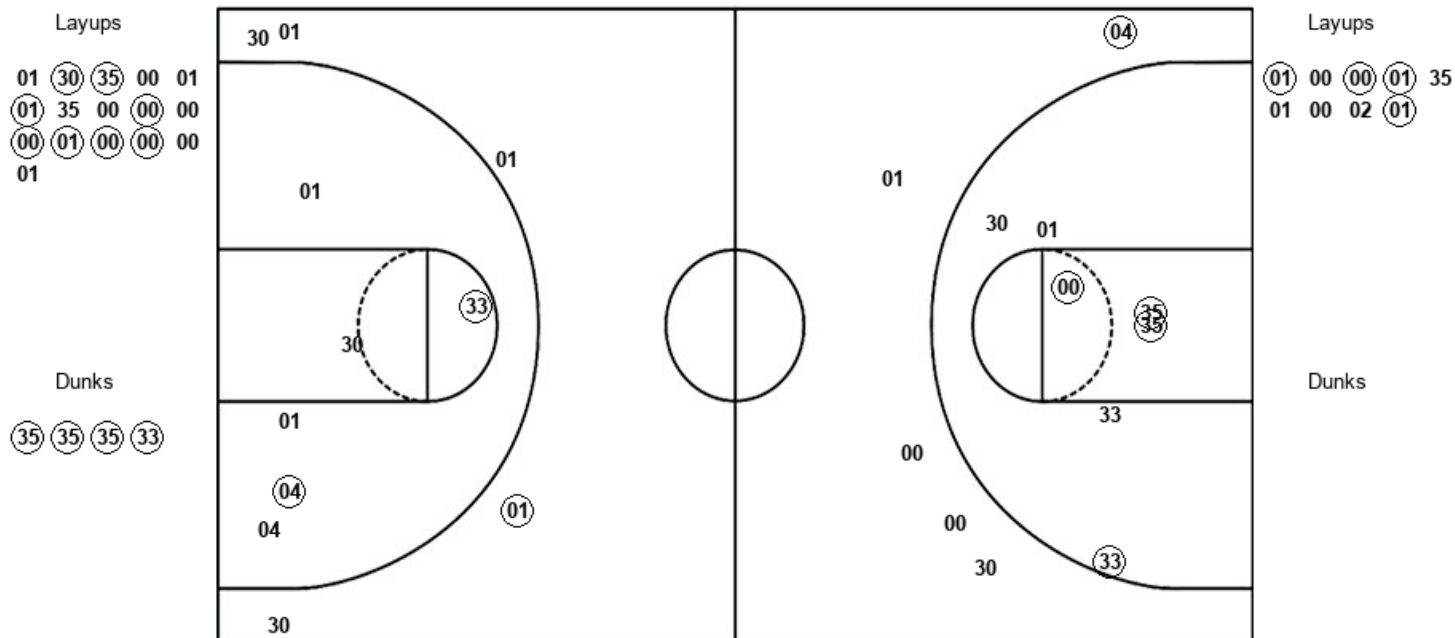

Official Shot Chart
Kansas vs Texas
Kansas Team Shots
January 18, 2020 at Frank Erwin Center

KU : Period 1	Made	Att	Pct
Layups	4	9	44.4
Dunks	0	0	0
2PT Field Goals	8	16	50.0
3PT Field Goals	1	5	20.0
Total Field Goals	9	21	42.9

KU : Period 2	Made	Att	Pct
Layups	8	16	50.0
Dunks	4	4	100.0
2PT Field Goals	15	27	55.6
3PT Field Goals	1	5	20.0
Total Field Goals	16	32	50.0