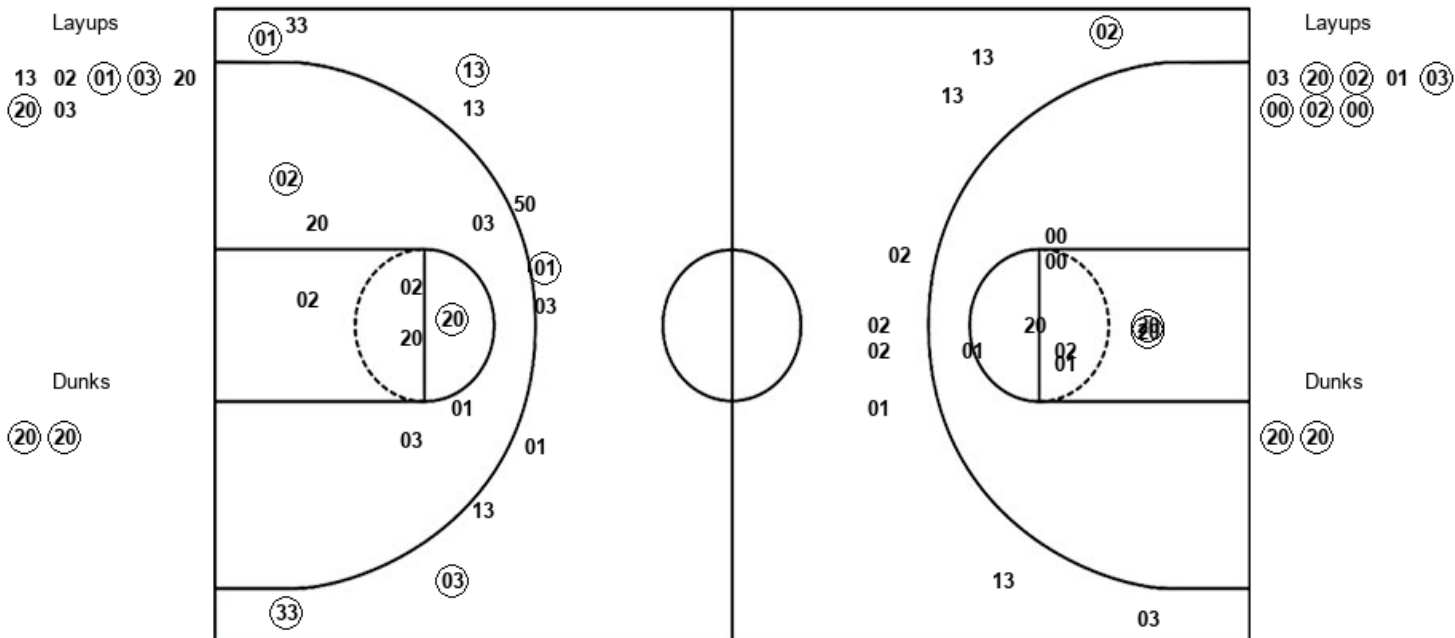

Official Shot Chart
Kansas vs Texas
Texas Team Shots
January 18, 2020 at Frank Erwin Center

TEX : Period 1	Made	Att	Pct
Layups	3	7	42.9
Dunks	2	2	100.0
2PT Field Goals	7	19	36.8
3PT Field Goals	5	11	45.5
Total Field Goals	12	30	40.0

TEX : Period 2	Made	Att	Pct
Layups	6	8	75.0
Dunks	2	2	100.0
2PT Field Goals	10	18	55.6
3PT Field Goals	1	9	11.1
Total Field Goals	11	27	40.7