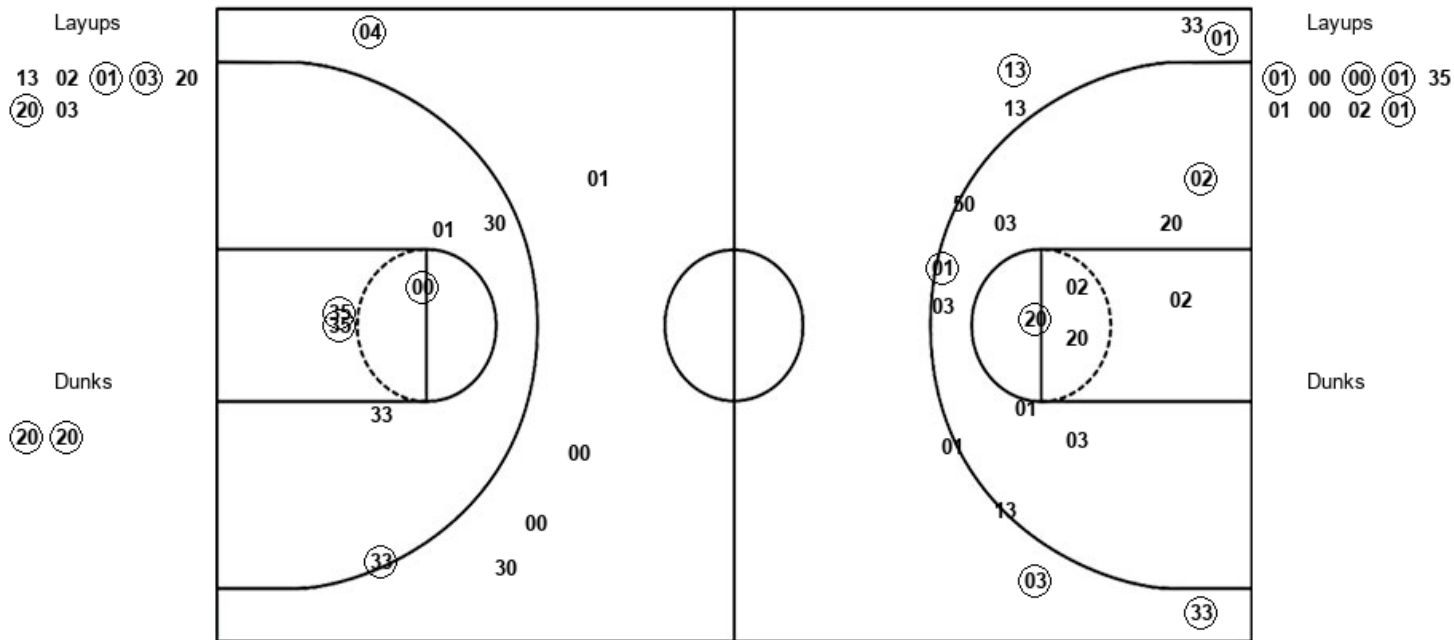

Official Shot Chart
Kansas vs Texas
PERIOD 1 Shots
January 18, 2020 at Frank Erwin Center

Texas

Kansas

TEX : Period 1	Made	Att	Pct
Layups	3	7	42.9
Dunks	2	2	100.0
2PT Field Goals	7	19	36.8
3PT Field Goals	5	11	45.5
Total Field Goals	12	30	40.0

KU : Period 1	Made	Att	Pct
Layups	4	9	44.4
Dunks	0	0	0
2PT Field Goals	8	16	50.0
3PT Field Goals	1	5	20.0
Total Field Goals	9	21	42.9