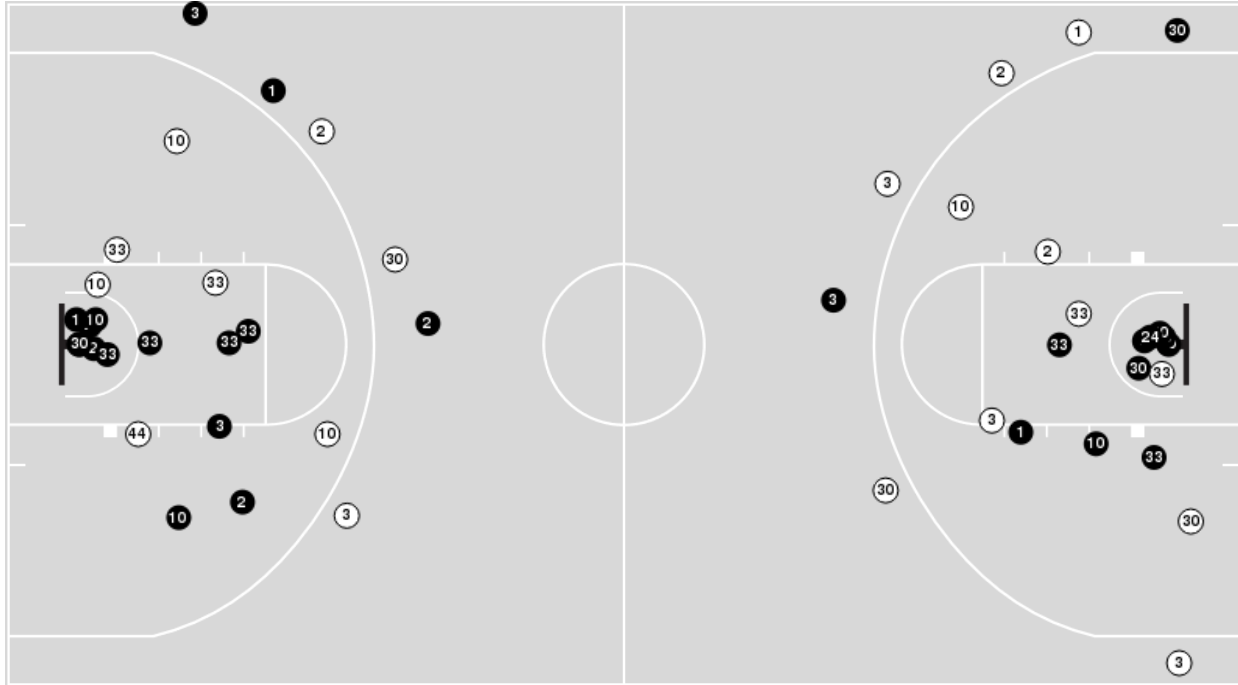

Kansas at Texas

Players => 0, 1, 2, 3, 5, 10, 11, 12, 13, 15, 20, 21, 24, 30, 31, 33, 44, 55FG Types=>AllResults=>All

Kansas

All Field Goals