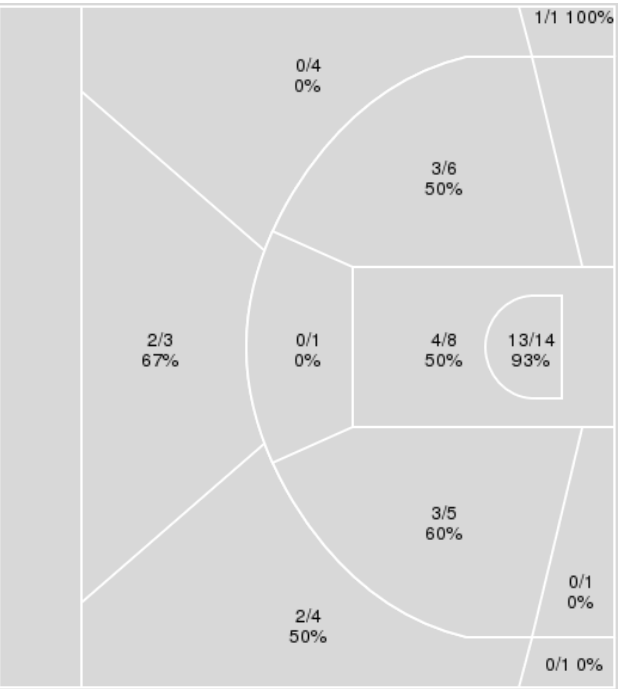

Kansas

Texas	M/A	%
Field Goals	28/67	42
2 Points	25/47	53
3 Points	3/20	15
Free Throws	20/23	87

Kansas	M/A	%
Field Goals	28/48	58
2 Points	23/35	66
3 Points	5/13	38
Free Throws	15/23	65