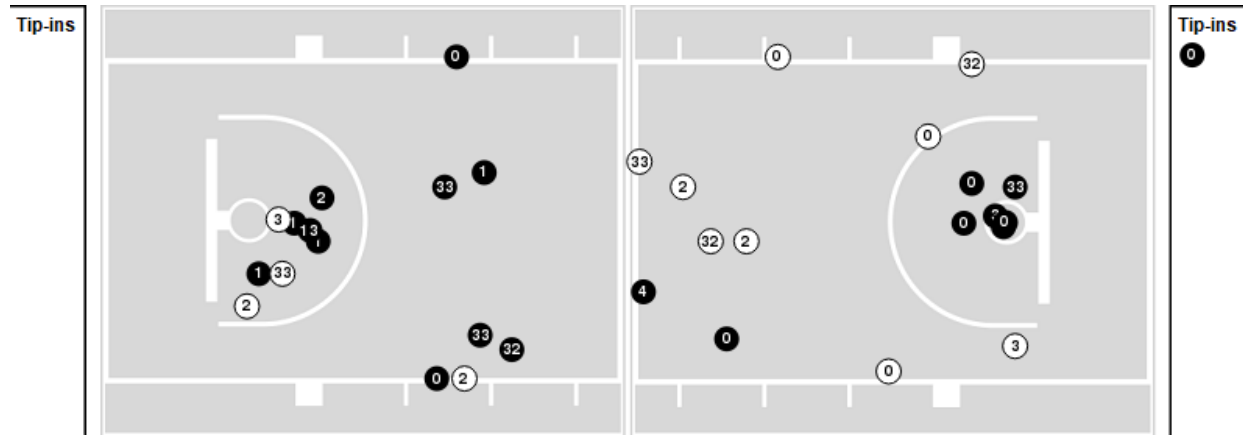

Texas

All Field Goals

Blow Up Chart

● Made ○ Missed N - Player Number

Texas	M/A	%
Field Goals	28/67	42
2 Points	25/47	53
3 Points	3/20	15
Free Throws	20/23	87

Texas	M/A	%
Points in the Paint	34 (17 / 27)	63
Fast Break Points	9 (5/5)	100
Second Chance Points	13 (7/15)	47
Effective FG%	44	