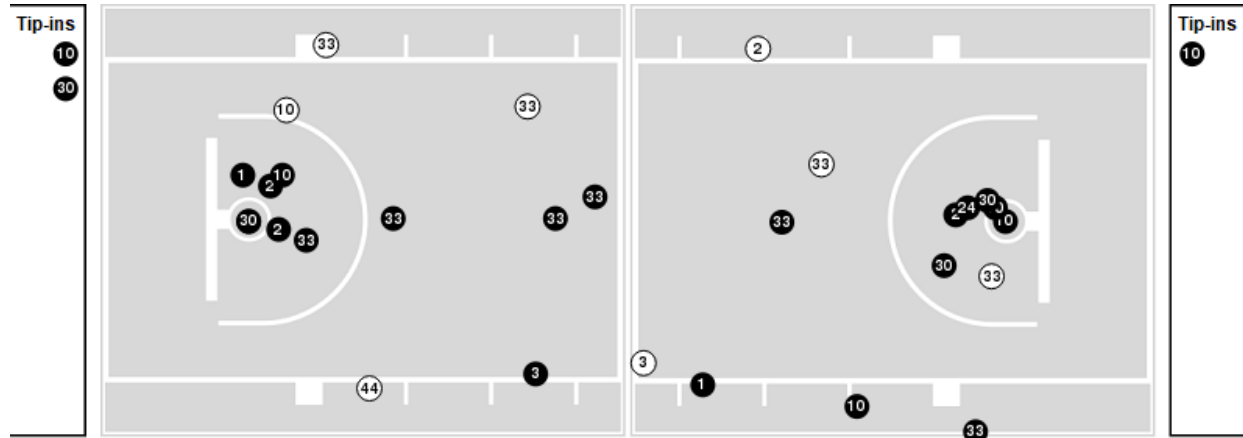

Blow Up Chart

● Made ○ Missed N - Player Number

Kansas	M/A	%
Field Goals	28/48	58
2 Points	23/35	66
3 Points	5/13	38
Free Throws	15/23	65

Kansas	M/A	%
Points in the Paint	34 (17 / 22)	77
Fast Break Points	10 (5/7)	71
Second Chance Points	8 (5/7)	71
Effective FG%	64