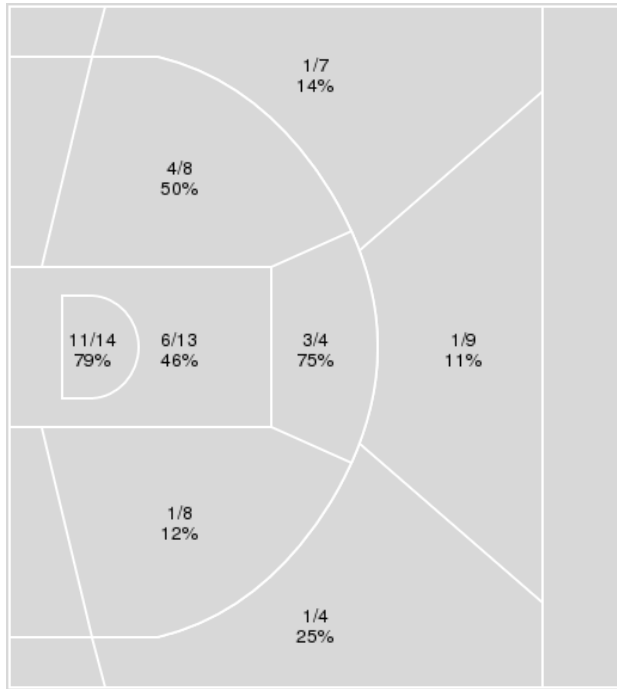

Kansas at Texas

02/07/22 Frank Erwin Center, Austin, TX
2021-22 Men's Basketball

Game Time: 8:00 PM
Game Duration: 2:21
Attendance: 14,688

Officials: Tony Padilla, James Luckie, Marques Pettigrew

{ Players => 0, 1, 2, 3, 4, 5, 10, 12, 13, 20, 21, 30, 31, 32, 33; } FG
Types => All; Results => All;

{ Players => 0, 1, 2, 3, 5, 10, 11, 12, 13, 15, 20, 21, 24, 30, 31, 33, 44,
55; } FG Types => All; Results => All;

Texas