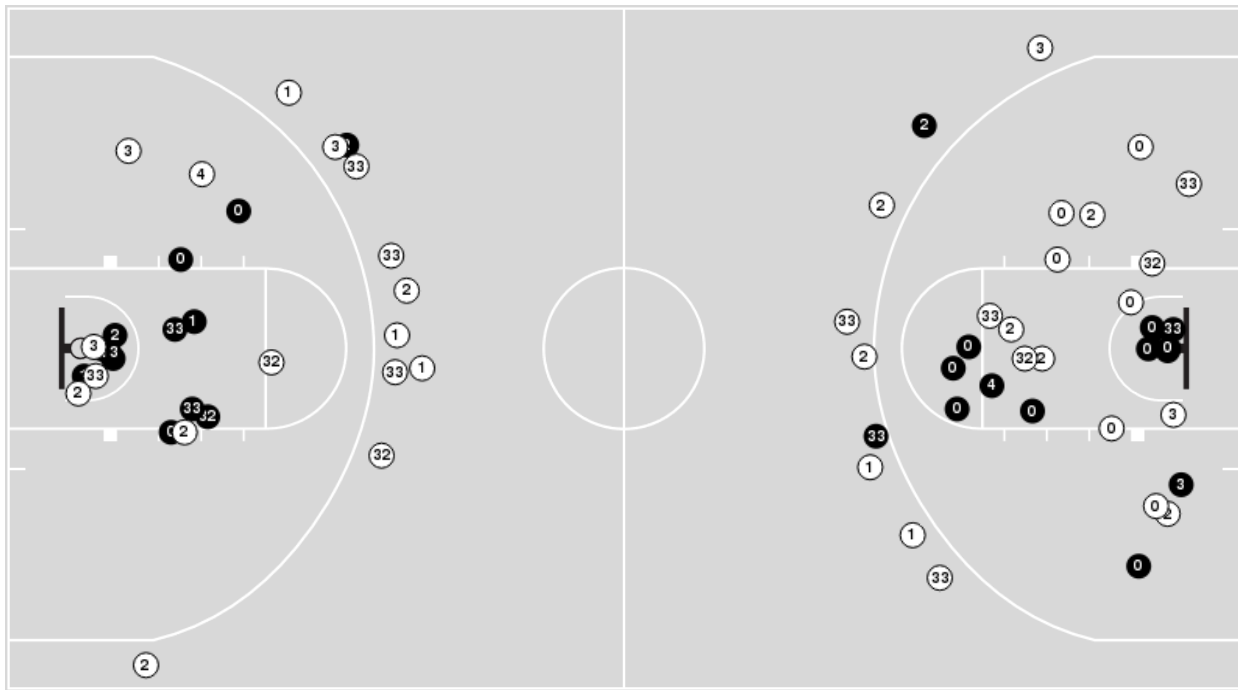

Texas

All Field Goals

Blow Up Chart

● Made ○ Missed N - Player Number

Texas	M/A	%
Field Goals	28/67	42
2 Points	25/47	53
3 Points	3/20	15
Free Throws	20/23	87

Texas	M/A	%
Points in the Paint	34 (17 / 27)	63
Fast Break Points	9 (5/5)	100
Second Chance Points	13 (7/15)	47
Effective FG%	44	